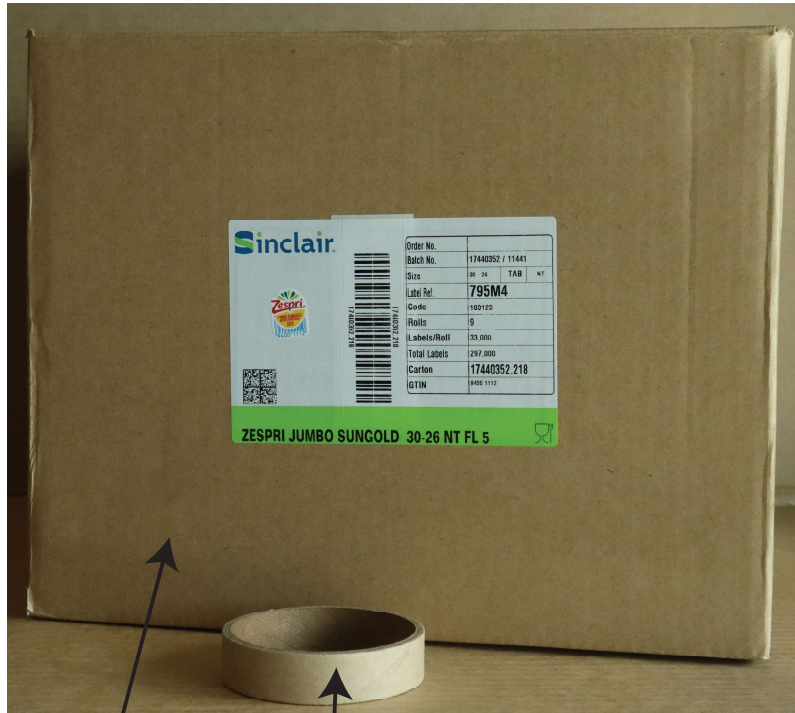

Standard Product Identification 2024

Kraft Carton, Kraft Core = Standard Product

Standard Label

Organic Green JAS
740H
(JS)

Sweet Green Dark
(18 - 33) ... 792H
(GR)

Sweet Green Light
(36 - 42) ... 791H
(LG)

Green
ZDBG
(DB)

Organic Sungold JAS
79838H
(JS)

Jumbo Sungold
(18 - 22) ... 795M4
(JB)

Sungold Dark Green
(25 - 33) ... 794M4
(GR)

Ruby Red
(18 - 42) ... ZREDM4
(GR)

18,000 per Reel ... 162,000 per Carton (for item codes ending in H)